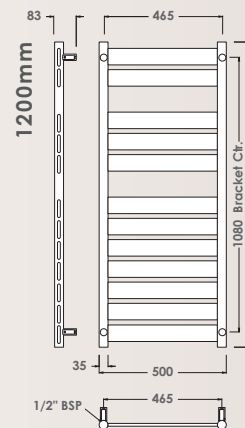

TOWEL WARMERS & RADIATORS

NEW
MANUFACTURING INNOVATION

brand new **PLANA BEIGE** available to order NOW

all dimensions in mm

Sizes H x W mm	Output Watts/BTU	Summer Element	Tappings	Product Code	Price £ (ex VAT)
800 x 500	491/1675	150	½" BSP	ELPL080050BT	£209.00
1200 x 500	760/2595	300	½" BSP	ELPL120050BT	£255.00
1600 x 500	980/3343	600	½" BSP	ELPL160050BT	£309.00