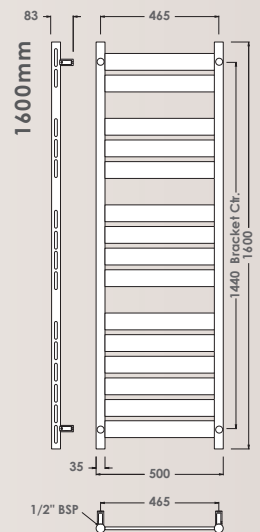

TOWEL WARMERS & RADIATORS

NEW
MANUFACTURING INNOVATION

brand new **PLANA BEIGE** available to order NOW

all dimensions in mm

Sizes H x W mm	Output Watts/BTU	Summer Element	Tappings	Product Code	Price £ (ex VAT)
800 x 500	491/1675	150	½" BSP	ELPL080050BT	£209.00
1200 x 500	760/2595	300	½" BSP	ELPL120050BT	£255.00
1600 x 500	980/3343	600	½" BSP	ELPL160050BT	£309.00