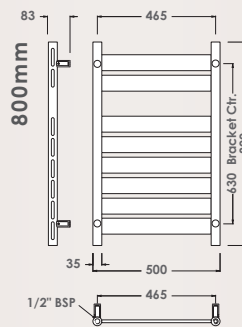

TOWEL WARMERS & RADIATORS

NEW
MANUFACTURING INNOVATION

brand new **PLANA BEIGE** available to order NOW

all dimensions in mm

Sizes H x W mm	Output Watts/BTU	Summer Element	Tappings	Product Code	Price £ (ex VAT)
800 x 500	491/1675	150	½" BSP	ELPL080050BT	£209.00
1200 x 500	760/2595	300	½" BSP	ELPL120050BT	£255.00
1600 x 500	980/3343	600	½" BSP	ELPL160050BT	£309.00